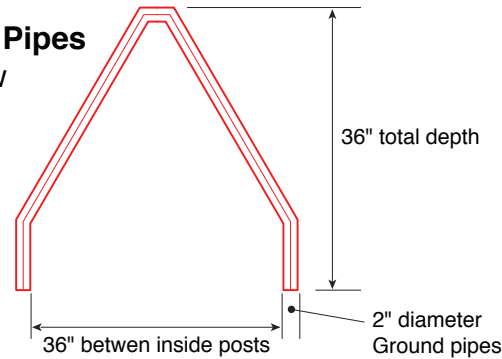

The Lacrosse Net

3' (h) x 3' (w)

Cross Bar & Posts

Cross Section View
(Hollow inside)

Ground Pipes

Top View

Ground Pipes

Flat Iron
Cross Section View

or

Hollow Pipe
Cross Section View