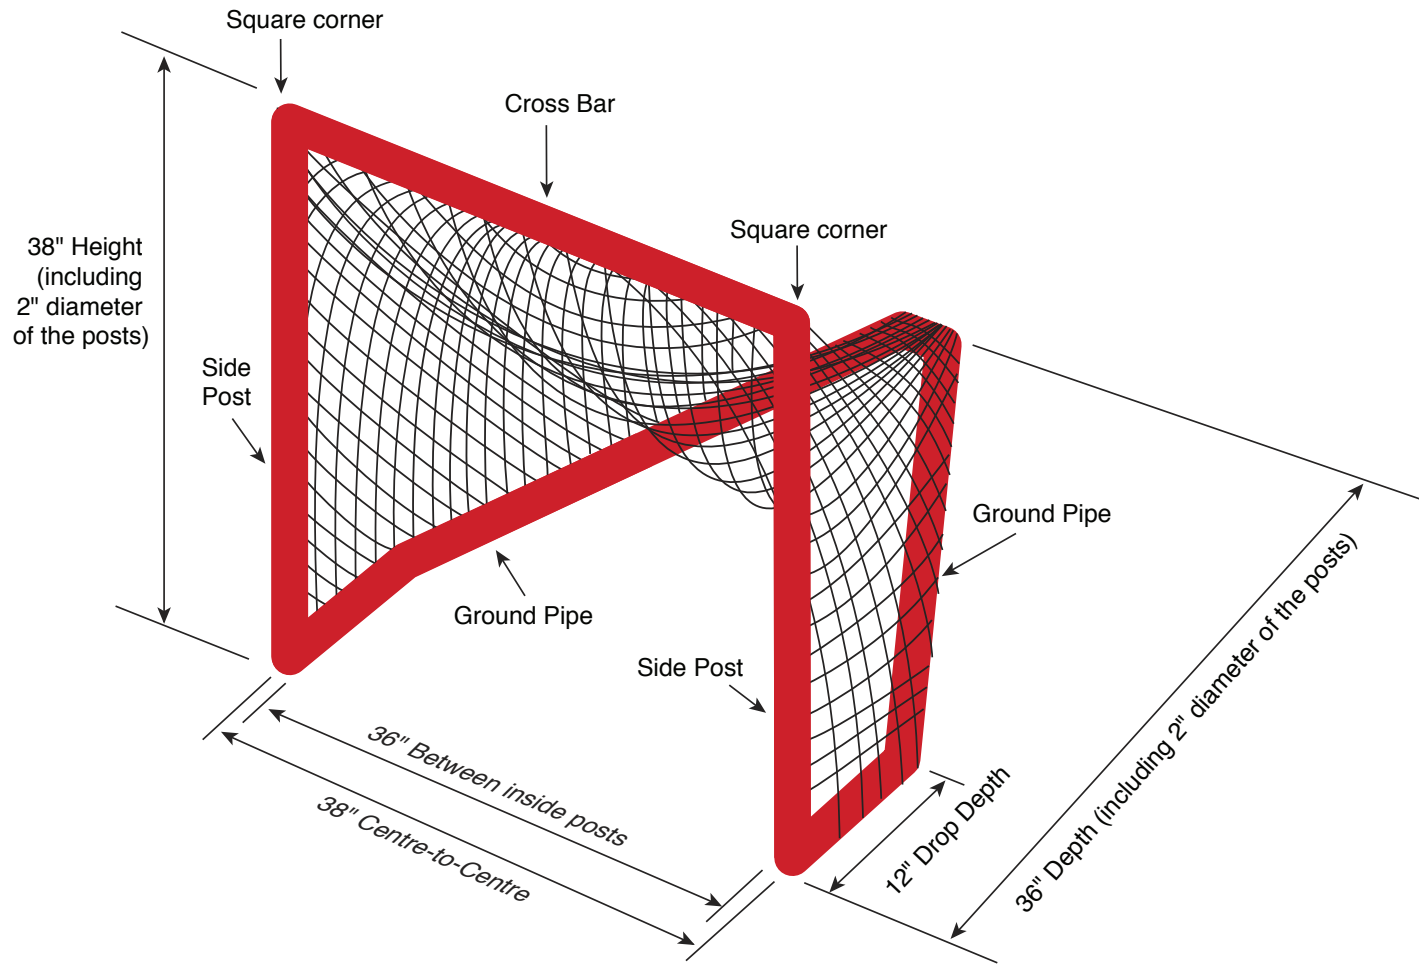

The Lacrosse Net

3' (h) x 3' (w)

Cross Bar & Posts

Cross Section View
(Hollow inside)

Ground Pipes

Top View

Ground Pipes

Flat Iron
Cross Section View

or

Hollow Pipe
Cross Section View